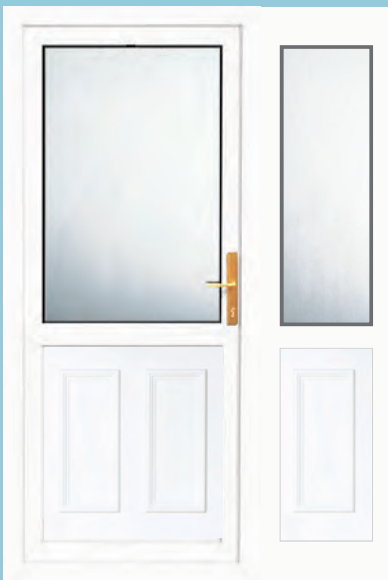

A selection of door furniture is shown, please check availability for white, black, gold, silver or chrome.

Half Tudor - Pair

Half Tudor - Rosette Pair

Half Tudor - Fleur de Lys Pair

Lincoln Half & Quarter Panel